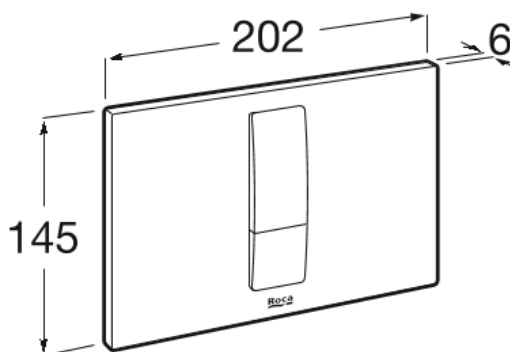

DUPLO S

PS4 Dual - Dual flush plate

DIMENSIONS

Length 202 mm
 Width 6 mm
 Height 145 mm

COLOURS AND FINISHES

TECHNICAL DRAWINGS

FEATURES

Dual flush plate for Roca Duplo S installation systems. No tools required for installation.

Number of buttons: 2

BOUGHT TOGETHER FREQUENTLY

Duplo S Compact - Built-in structure with compact dual flush cistern for wall-hung WC. Ø 90 / Ø 110 elbow

8900A0020

Duplo S

Designed for modern living, Duplo S seamlessly integrates advanced concealed cistern technology with refined flush plate designs, providing unparalleled comfort and style for any bathroom project.